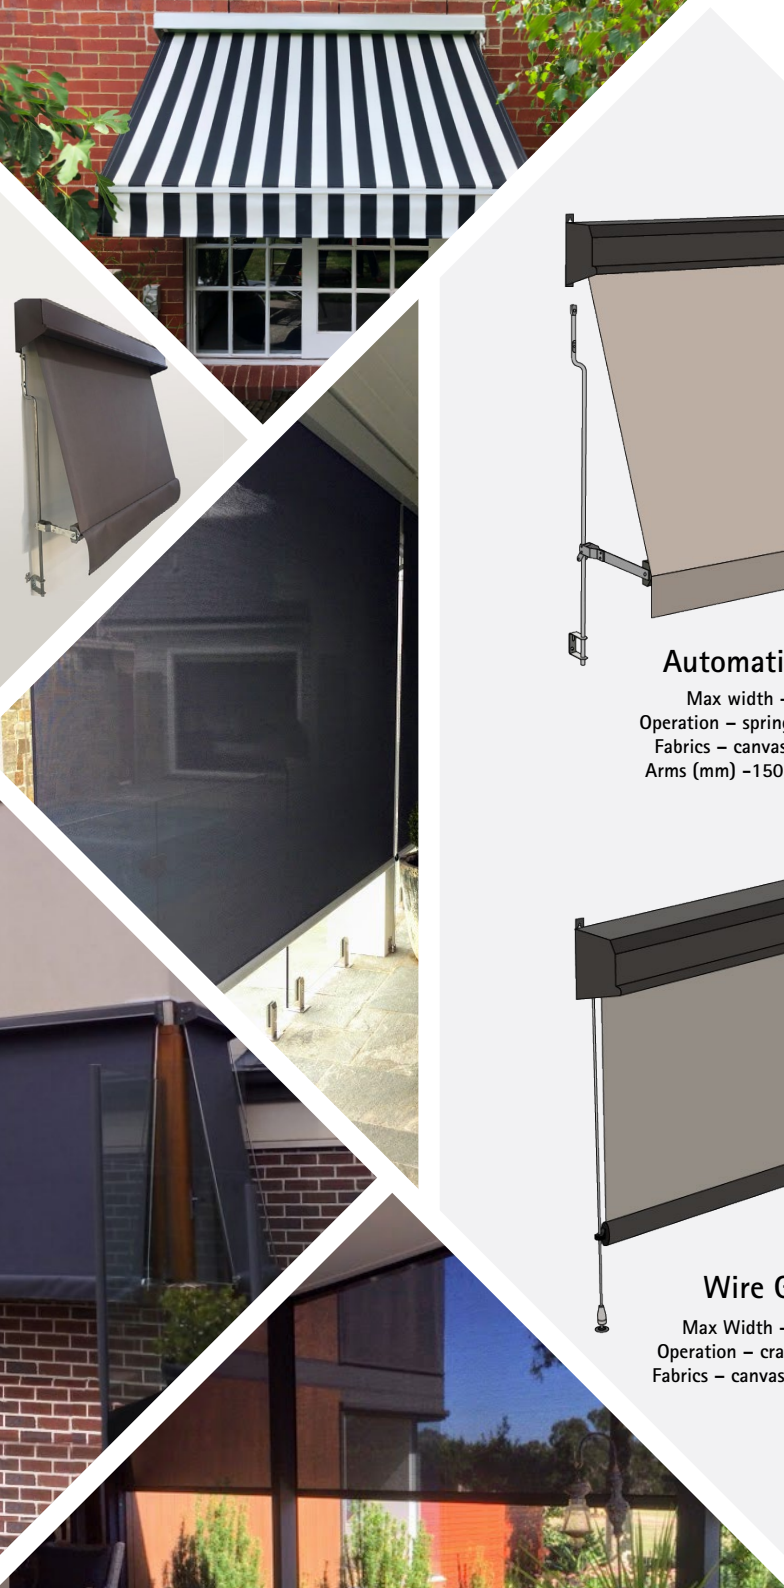

### Automatic Sunblind

Max width – 5160mm  
Operation – spring loaded manual  
Fabrics – canvas, mesh, acrylic  
Arms (mm) -150, 225, 300, 450

### Fixed Guide

Max width – 5160mm  
Operation – spring, crank, motorised  
Fabrics – canvas, mesh, acrylic  
L Brackets (mm) – 150, 300

### Crank Straight Drop

Max Width – 5160mm  
Operation – spring, crank , motorised  
Fabrics – canvas, mesh, acrylic, pvc

### Rope and Pulley

Max Width – 4500mm  
Operation – rope and pulley  
Fabrics – canvas, mesh, acrylic, pvc