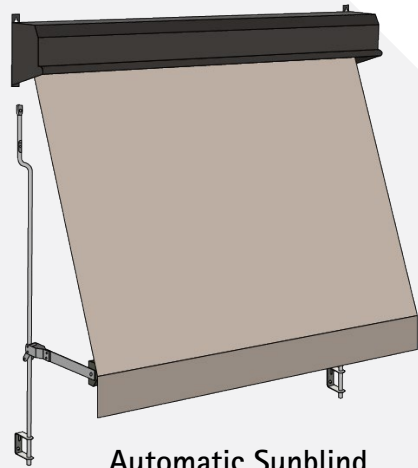

### Automatic Sunblind

Max width – 5160mm  
Operation – spring loaded manual  
Fabrics – canvas, mesh, acrylic  
Arms (mm) -150, 225, 300, 450

### Drop Arm

Max Width – 6000mm  
Operation – crank , motorised  
Fabrics – canvas, mesh, acrylic  
Arms max (mm) – 1400

### Fixed Guide

Max width – 5160mm  
Operation – spring, crank, motorised  
Fabrics – canvas, mesh, acrylic  
L Brackets (mm) – 150, 300

### Crank Straight Drop

Max Width – 5160mm  
Operation – spring, crank , motorised  
Fabrics – canvas, mesh, acrylic, pvc