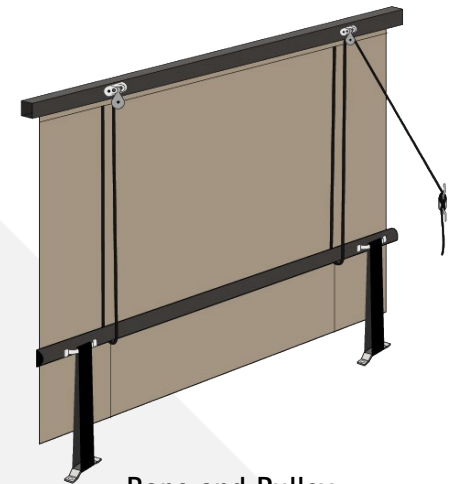

### Automatic Sunblind

Max width – 5160mm  
Operation – spring loaded manual  
Fabrics – canvas, mesh, acrylic  
Arms (mm) -150, 225, 300, 450

### Fixed Guide

Max width – 5160mm  
Operation – spring, crank, motorised  
Fabrics – canvas, mesh, acrylic  
L Brackets (mm) – 150, 300

### Crank Straight Drop

Max Width – 5160mm  
Operation – spring, crank , motorised  
Fabrics – canvas, mesh, acrylic, pvc