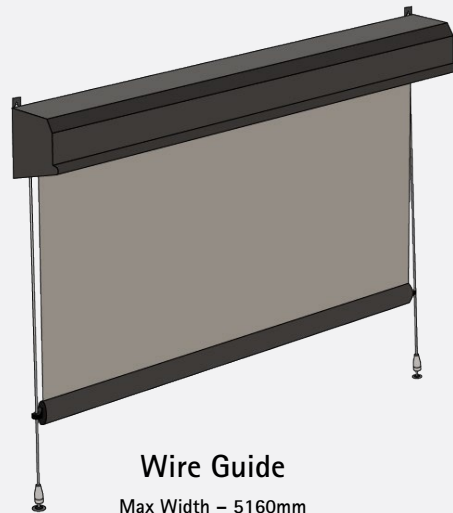

### Automatic Sunblind

Max width – 5160mm  
Operation – spring loaded manual  
Fabrics – canvas, mesh, acrylic  
Arms (mm) -150, 225, 300, 450

### Drop Arm

Max Width – 6000mm  
Operation – crank , motorised  
Fabrics – canvas, mesh, acrylic  
Arms max (mm) – 1400

### Fixed Guide

Max width – 5160mm  
Operation – spring, crank, motorised  
Fabrics – canvas, mesh, acrylic  
L Brackets (mm) – 150, 300

### Crank Straight Drop

Max Width – 5160mm  
Operation – spring, crank , motorised  
Fabrics – canvas, mesh, acrylic, pvc