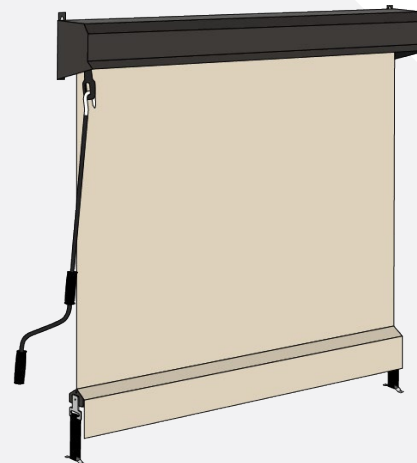

Crank Straight Drop

Max Width – 5160mm
Operation – spring, crank , motorised
Fabrics – canvas, mesh, acrylic, pvc