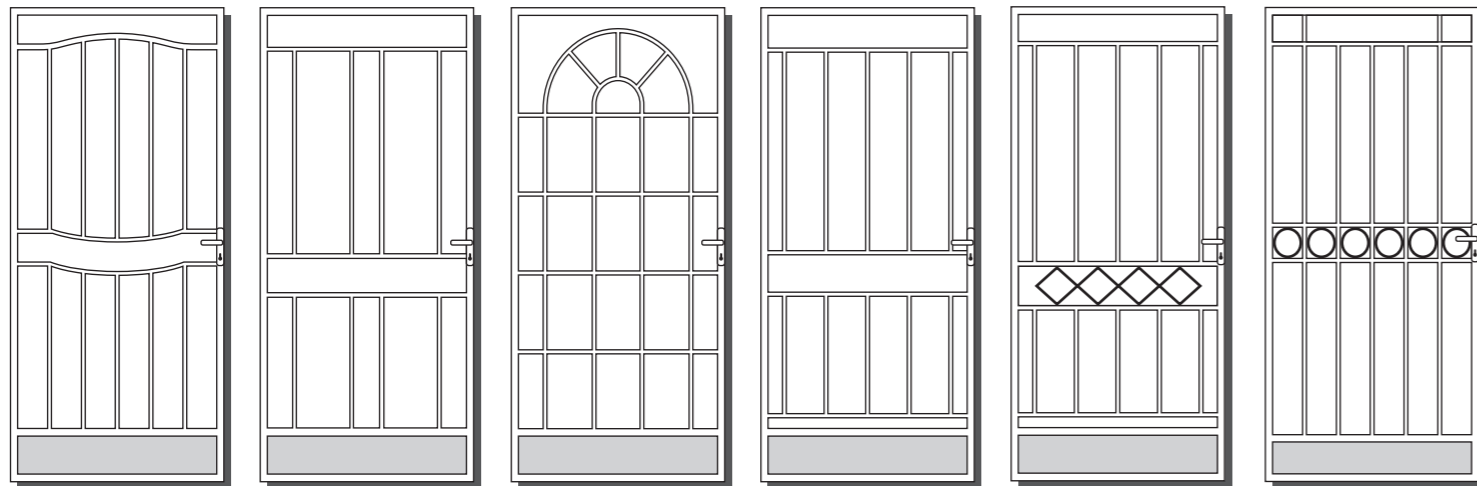

HERITAGE COLLECTION

DAYLESFORD 1 DAYLESFORD 2 DAYLESFORD 3 DAYLESFORD 4 DAYLESFORD 5

OPTIONAL SECURITY BARS AVAILABLE ON HERITAGE COLLECTION

CHOOSE FROM THE ABOVE SAMPLES OR CONFIGURE YOUR OWN DESIGN

DAYLESFORD 1/SB

SAMPLE OF OPTIONAL SECURITY BARS

PREMIUM RANGE

ECHUCA COLAC SUNBURY INVERLOCH EUROA MANSFIELD

PORTSEA KERANG AVOCA COBRAM LORNE SWAN HILL

TORQUAY PORTLAND EMERALD BRIGHT SORRENTO MARYSVILLE

MACEDON MILDURA TOORAK HEALESVILLE BEACON COVE BENALLA

- FULLY WELDED CONSTRUCTION COMBINING QUALITY AUSTRALIAN SOLID & TUBULAR STEEL
- PROFESSIONALLY MEASURED, MADE & INSTALLED BY EXPERIENCED TRADES PEOPLE
- QUALITY SINGLE POINT DEADLOCK WITH KEYLESS LOCKING SNIB
- POWDER COATED OVER A ZINC PLATED BASE
- LARGE VARIETY OF HERITAGE OR MODERN COLOURS IN A POWDER COATED FINISH, OVEN BAKED FOR HIGH QUALITY AND DURABLE FINISH
- PRICE INCLUDES MEASURE AND INSTALLATION TO DOMESTIC DOORWAYS UP TO 2100mm x 900mm
- ILLUSTRATIONS ARE A GUIDE ONLY - STYLE MAY CHANGE DUE TO DOOR FRAME DIMENSIONS.