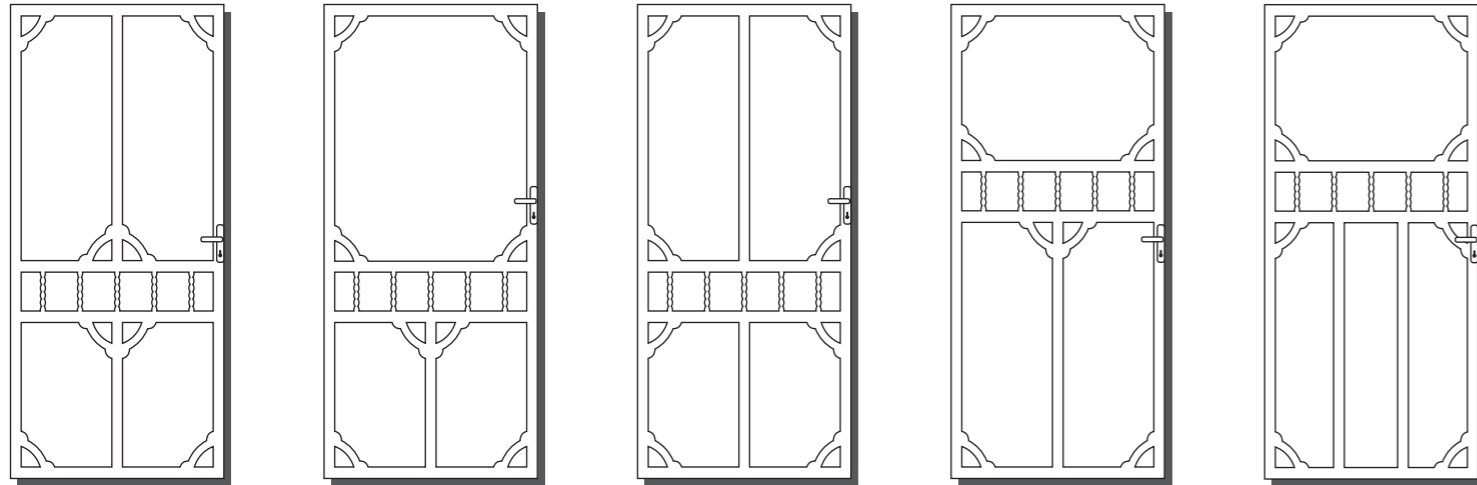

HERITAGE COLLECTION

DAYLESFORD 1 DAYLESFORD 2 DAYLESFORD 3 DAYLESFORD 4 DAYLESFORD 5

OPTIONAL SECURITY BARS AVAILABLE ON HERITAGE COLLECTION

CHOOSE FROM THE ABOVE SAMPLES OR CONFIGURE YOUR OWN DESIGN

DAYLESFORD 1/SB

SAMPLE OF OPTIONAL SECURITY BARS

PREMIUM RANGE

ECHUCA COLAC SUNBURY INVERLOCH EUROA MANSFIELD

PORTSEA KERANG AVOCA COBRAM LORNE SWAN HILL

TORQUAY PORTLAND EMERALD BRIGHT SORRENTO MARYSVILLE

MACEDON MILDURA TOORAK HEALESVILLE BEACON COVE BENALLA

- FULLY WELDED CONSTRUCTION COMBINING QUALITY AUSTRALIAN SOLID & TUBULAR STEEL
- PROFESSIONALLY MEASURED, MADE & INSTALLED BY EXPERIENCED TRADES PEOPLE
- QUALITY SINGLE POINT DEADLOCK WITH KEYLESS LOCKING SNIB
- POWDER COATED OVER A ZINC PLATED BASE
- LARGE VARIETY OF HERITAGE OR MODERN COLOURS IN A POWDER COATED FINISH, OVEN BAKED FOR HIGH QUALITY AND DURABLE FINISH
- PRICE INCLUDES MEASURE AND INSTALLATION TO DOMESTIC DOORWAYS UP TO 2100mm x 900mm
- ILLUSTRATIONS ARE A GUIDE ONLY - STYLE MAY CHANGE DUE TO DOOR FRAME DIMENSIONS.