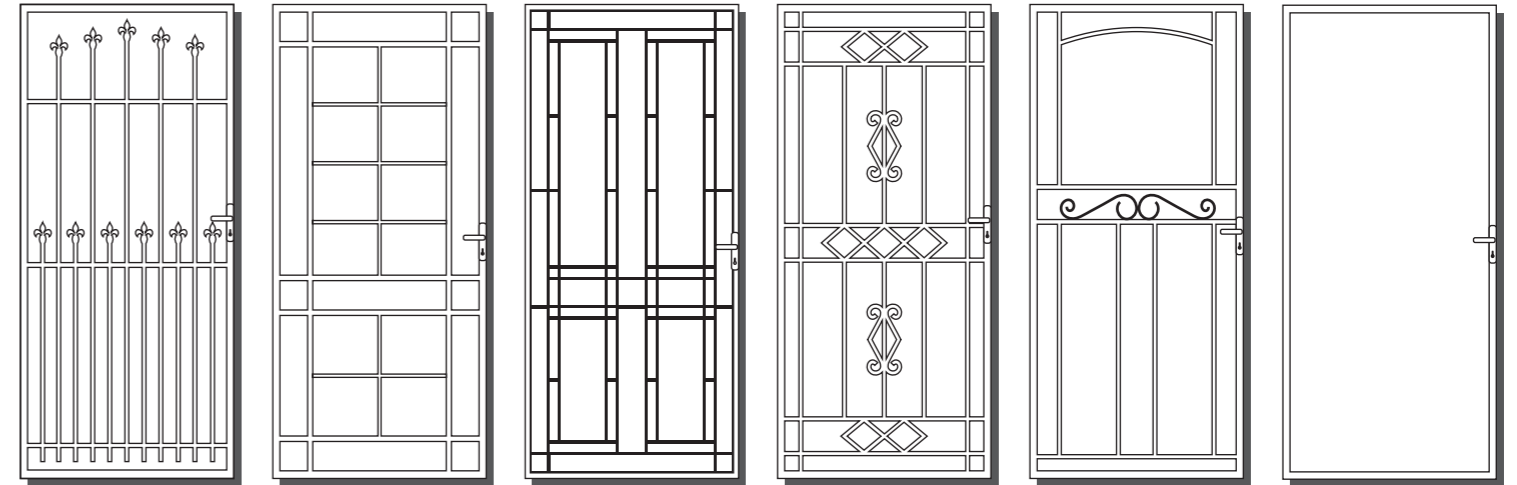

HERITAGE COLLECTION

DAYLESFORD 1 DAYLESFORD 2 DAYLESFORD 3 DAYLESFORD 4 DAYLESFORD 5

OPTIONAL SECURITY BARS AVAILABLE ON HERITAGE COLLECTION

CHOOSE FROM THE ABOVE SAMPLES OR CONFIGURE YOUR OWN DESIGN

DAYLESFORD 1/SB

SAMPLE OF OPTIONAL SECURITY BARS

PREMIUM RANGE

ECHUCA COLAC SUNBURY INVERLOCH EUROA MANSFIELD

PORTSEA KERANG AVOCA COBRAM LORNE SWAN HILL

TORQUAY PORTLAND EMERALD BRIGHT SORRENTO MARYSVILLE

MACEDON MILDURA TOORAK HEALESVILLE BEACON COVE BENALLA

- FULLY WELDED CONSTRUCTION COMBINING QUALITY AUSTRALIAN SOLID & TUBULAR STEEL
- PROFESSIONALLY MEASURED, MADE & INSTALLED BY EXPERIENCED TRADES PEOPLE
- QUALITY SINGLE POINT DEADLOCK WITH KEYLESS LOCKING SNIB
- POWDER COATED OVER A ZINC PLATED BASE
- LARGE VARIETY OF HERITAGE OR MODERN COLOURS IN A POWDER COATED FINISH, OVEN BAKED FOR HIGH QUALITY AND DURABLE FINISH
- PRICE INCLUDES MEASURE AND INSTALLATION TO DOMESTIC DOORWAYS UP TO 2100mm x 900mm
- ILLUSTRATIONS ARE A GUIDE ONLY - STYLE MAY CHANGE DUE TO DOOR FRAME DIMENSIONS.