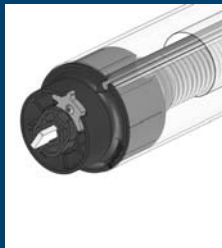

- NO ZIPS, CORDS, ROPES OR WIRES**
- ROBUST DESIGN**
- CUSTOMISED INSTALLATION**
- LEAVE AT ANY HEIGHT**
- LOCKS AT BOTTOM**
- ADD ANOTHER ROOM TO YOUR HOME**

With a discreet track profile and colour options to match or compliment your existing space, Ziptrak® blinds offer superior functionality without compromising your style.

TRACK-GUIDED

STYLISH PELMET

SPRING-BALANCED

Connect with the outdoors

Ziptrak® blinds allow you to control airflow, light and temperature whilst remaining connected with nature. Relax and indulge in your own private retreat.

Centre-Lock-Release

The blind can be left at any height or locked at the lowest position. Unlock and operate from the centre with one easy movement.

Sunscreen Mesh and PVC

The blind material is available in a wide range of colours and transparencies. Control the elements, but maintain your view.