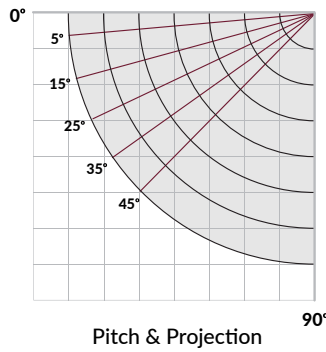

iLIOS

FULL CASSETTE AWNING

EUROPEAN DESIGNED
MADE IN MELBOURNE

iLiOS

FULL CASSETTE AWNING

Features tensioned and spring loaded pvc coated twin stainless steel cables

Projection (Arm Size mm)	Min Width (mm)
1500	1800
2000	2300
2500	2800
3000	3300
3500	3800
4000	4300

- iLiOS Full Cassette can reach a width of 7 metres and projection of 4 metres
- Tension and spring loaded pvc coated twin stainless steel cables for protection against corrosion.
- HTA (high torsion arms) ensures ultimate fabric tension
- Pitch adjustment of 5 - 45 degrees
- The unit is fully motorised with optional motion , wind or sun sensor
- Maximum wind speed 38kms