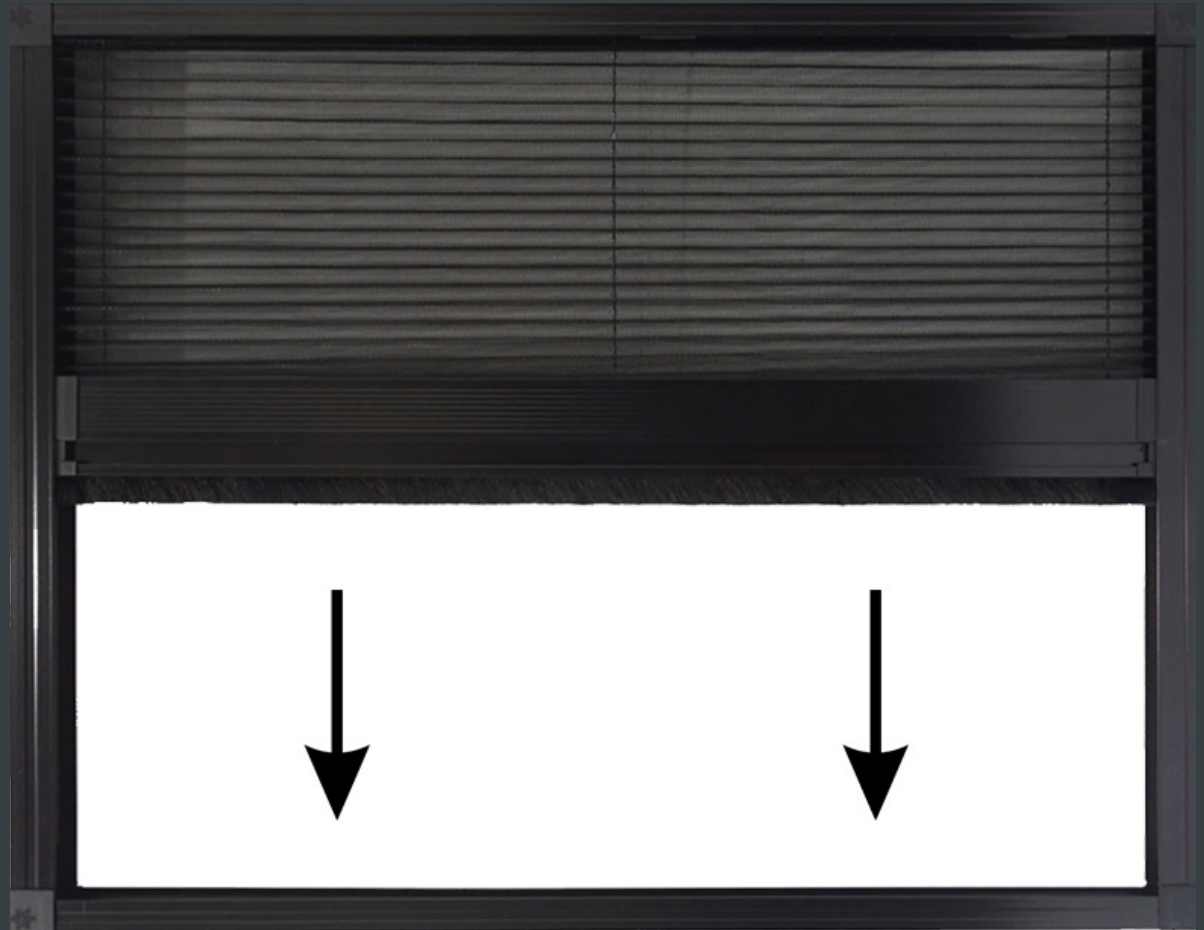

Slim Pleated Retractable Fly Screen

Suitable for Casement, Tilt & Turns, Sliding, Double Hung, Bifold and Awning Windows.

Brush

With brush, the screen becomes lightweighted and allows for multiple applications, including horizontal, vertical closing or 3-sided screen installation.

Colour Options

- ✔ Black 
- ✔ White 
- ✔ Customized Colour 

Dimensions

Horizontal	Vertical
W 1500 mm H 2100 mm	W 2100 mm H 1500 mm

Lightweight

Adjustable Cord Tension

Fitted Brush

The Slim Pleated Screen for your home

The Slim Pleated Flyscreen is a slick screen design, offers thinner frame and lightweight compared to our other flyscreens; ideal for window openings. This flyscreen system is fitted with a soft brush to ensure a quiet closing.

Opening Types:

Vertical Type

Suited for your awning window in your kitchen, or tilt and turn windows.

C Shape

The Slim Pleated Flyscreen is a slick screen design, offers thinner frame and lightweight compared to our other flyscreens; ideal for window openings. This flyscreen system is fitted with a soft brush to ensure a quiet closing.