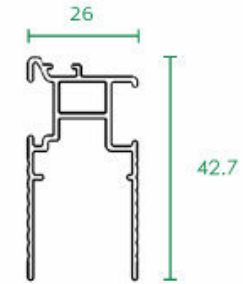

Colour Options

- ✔ Black 
- ✔ White 
- ✔ Customized Colour 

Dimensions

Horizontal	Vertical
W 1500 mm H 2100 mm	W 2100 mm H 1500 mm

Lightweight

Adjustable Cord Tension

Fitted Brush

The Slim Pleated Screen for your home

TECHNICAL SPECIFICATION

Technical Specification:

Track

Handle

Side Frames