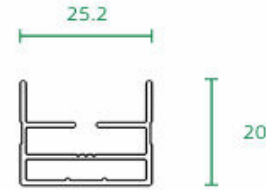

Colour Options

- ✔ Black 
- ✔ White 
- ✔ Customized Colour 

Dimensions

Horizontal	Vertical
W 1500 mm H 2100 mm	W 2100 mm H 1500 mm

Lightweight

Adjustable Cord Tension

Fitted Brush

The Slim Pleated Screen for your home

Opening Types:

Vertical Type

Suited for your awning window in your kitchen, or tilt and turn windows.

C Shape

The Slim Pleated Flyscreen is a slick screen design, offers thinner frame and lightweight compared to our other flyscreens; ideal for window openings. This flyscreen system is fitted with a soft brush to ensure a quiet closing.

TECHNICAL SPECIFICATION

Technical Specification:

Track

Handle

Side Frames