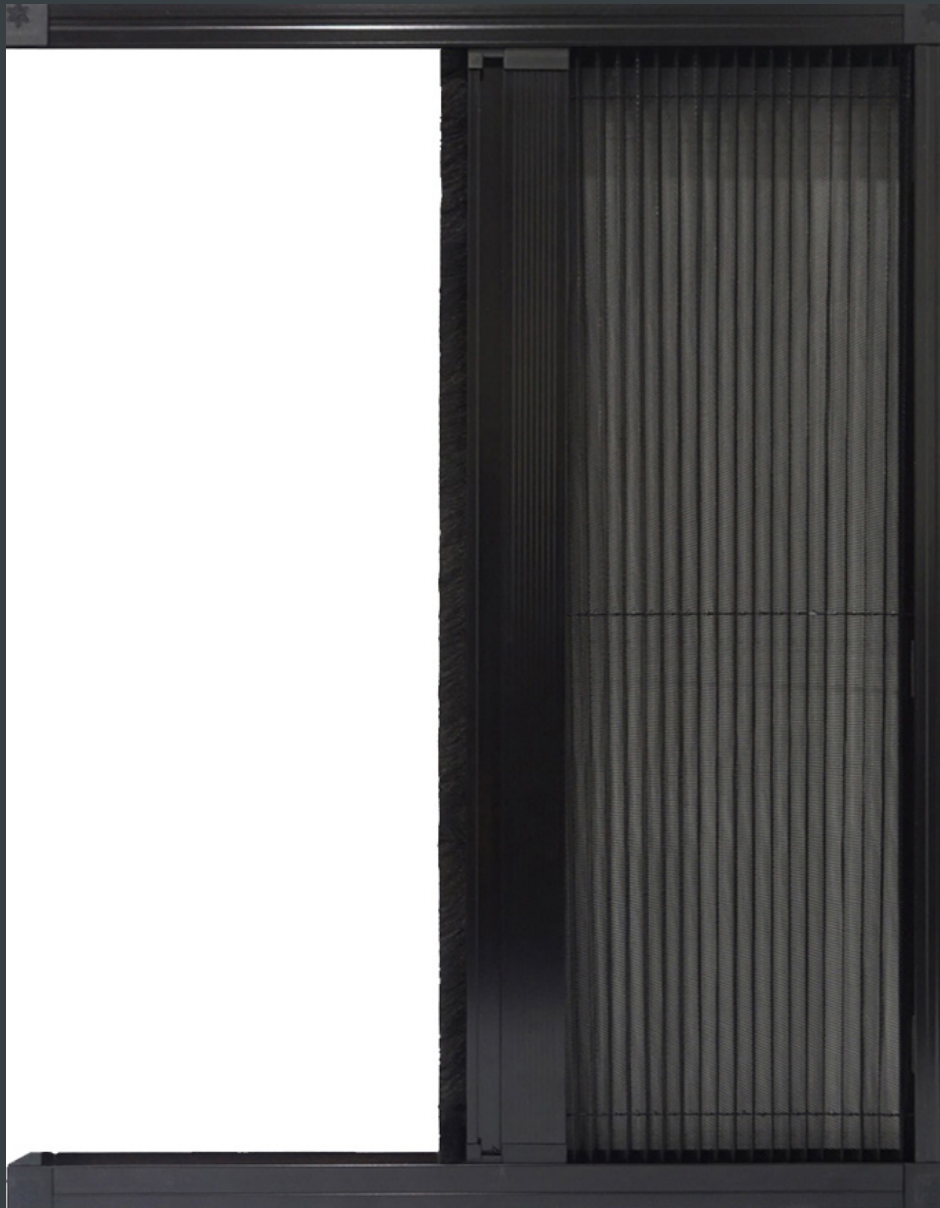

Slim Pleated Retractable Fly Screen

Suitable for Casement, Tilt & Turns, Sliding, Double Hung, Bifold and Awning Windows.

Brush

With brush, the screen becomes lightweighted and allows for multiple applications, including horizontal, vertical closing or 3-sided screen installation.

Colour Options

- ✔ Black 
- ✔ White 
- ✔ Customized Colour 

Dimensions

Horizontal	Vertical
W 1500 mm H 2100 mm	W 2100 mm H 1500 mm

Lightweight

Adjustable Cord Tension

Fitted Brush

The Slim Pleated Screen for your home

The Slim Pleated Flyscreen is a slick screen design, offers thinner frame and lightweight compared to our other flyscreens; ideal for window openings. This flyscreen system is fitted with a soft brush to ensure a quiet closing.

Opening Types:

Vertical Type

Suited for your awning window in your kitchen, or tilt and turn windows.

C Shape

The Slim Pleated Flyscreen is a slick screen design, offers thinner frame and lightweight compared to our other flyscreens; ideal for window openings. This flyscreen system is fitted with a soft brush to ensure a quiet closing.