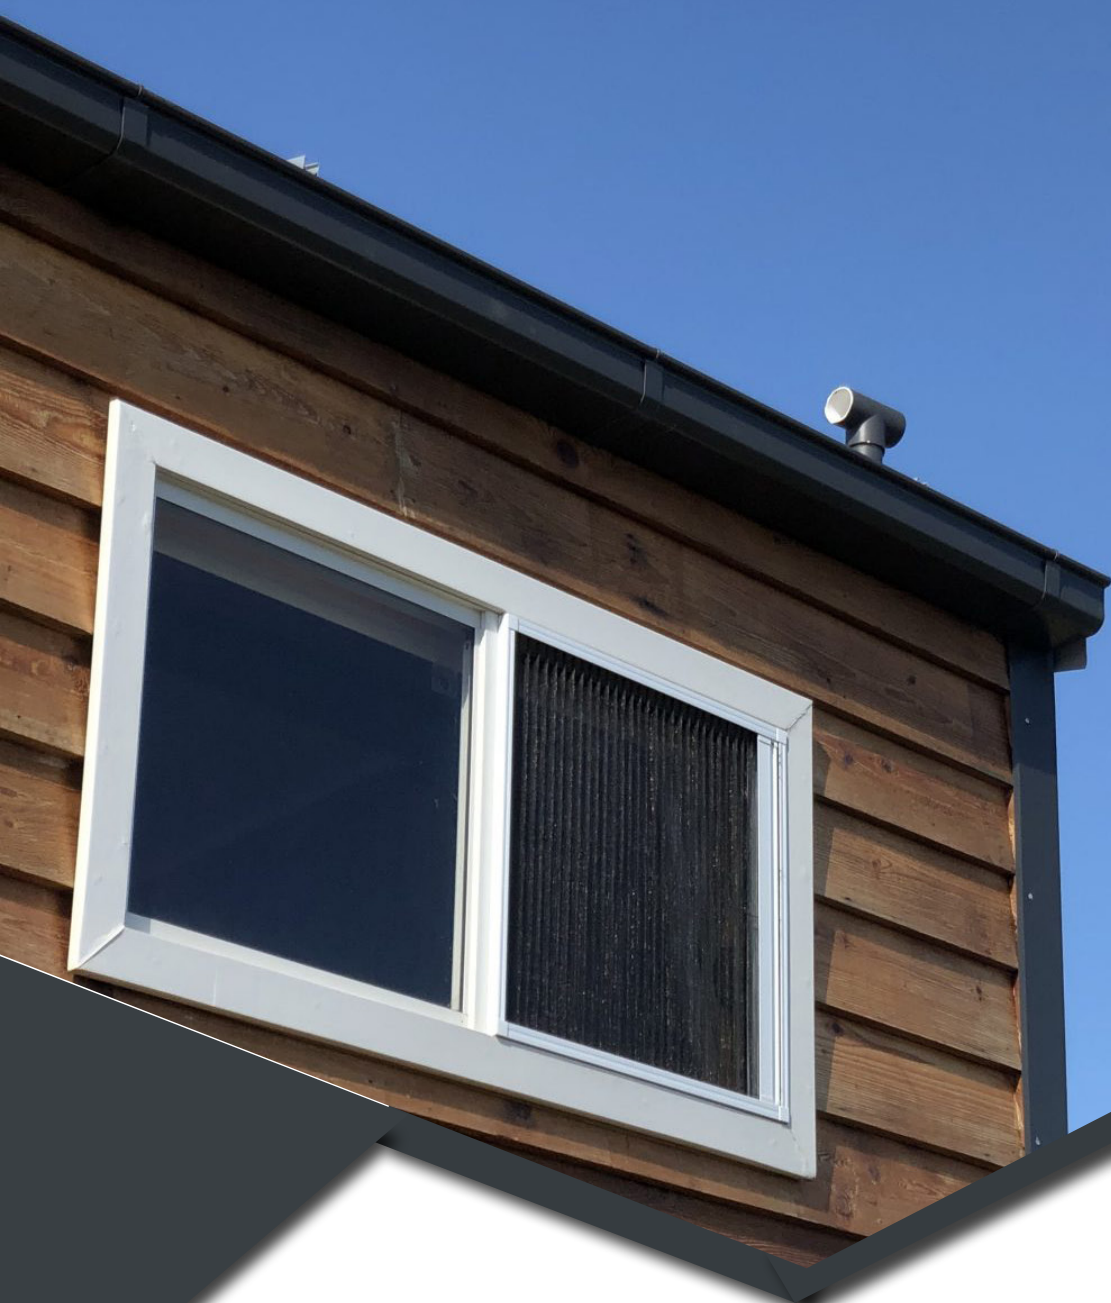

Slim Pleated Retractable Fly Screen

Suitable for Casement, Tilt & Turns, Sliding, Double Hung, Bifold and Awning Windows.

Brush

With brush, the screen becomes lightweighted and allows for multiple applications, including horizontal, vertical closing or 3-sided screen installation.

Colour Options

- ✔ Black 
- ✔ White 
- ✔ Customized Colour 

Dimensions

Horizontal	Vertical
W 1500 mm H 2100 mm	W 2100 mm H 1500 mm

Lightweight

Adjustable Cord Tension

Fitted Brush

The Slim Pleated Screen for your home

The Slim Pleated Flyscreen is a slick screen design, offers thinner frame and lightweight compared to our other flyscreens; ideal for window openings. This flyscreen system is fitted with a soft brush to ensure a quiet closing.

Opening Types:

Vertical Type

Suited for your awning window in your kitchen, or tilt and turn windows.

C Shape

The Slim Pleated Flyscreen is a slick screen design, offers thinner frame and lightweight compared to our other flyscreens; ideal for window openings. This flyscreen system is fitted with a soft brush to ensure a quiet closing.