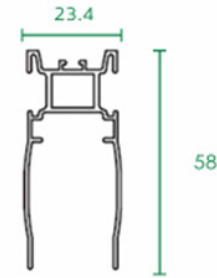

# Dimensions

---

Horizontal

W 4500 mm H 3000 mm

Vertical

W 9000 mm H 3000 mm

Easy Installation

Adjustable Cord Tension

TECHNICAL SPECIFICATION

Technical Specs:

Top Track

Handle

Side Frames

Bottom Track

---

---