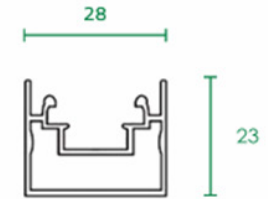

# Dimensions

---

Horizontal

W 4500 mm H 3000 mm

Vertical

W 9000 mm H 3000 mm

Easy Installation

Adjustable Cord Tension

TECHNICAL SPECIFICATION

Technical Specs:

Top Track

Handle

Side Frames

Bottom Track

---

---