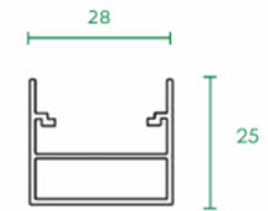

# Dimensions

---

Horizontal

W 4500 mm H 3000 mm

Vertical

W 9000 mm H 3000 mm

Easy Installation

Adjustable Cord Tension

TECHNICAL SPECIFICATION

Technical Specs:

Top Track

Handle

Side Frames

Bottom Track

---

---