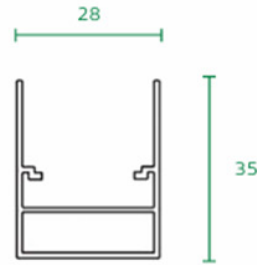

# Dimensions

---

Horizontal

W 4500 mm H 3000 mm

Vertical

W 9000 mm H 3000 mm

Easy Installation

Adjustable Cord Tension

The Standard Pleated Flyscreen is most renowned for its replaceable mesh system. If any accident had happened to the mesh, don't worry as we can replace the mesh for you under our mesh replacement program without removing the frame.

TECHNICAL SPECIFICATION

Technical Specs:

Top Track

Handle

Side Frames

Bottom Track

---

---