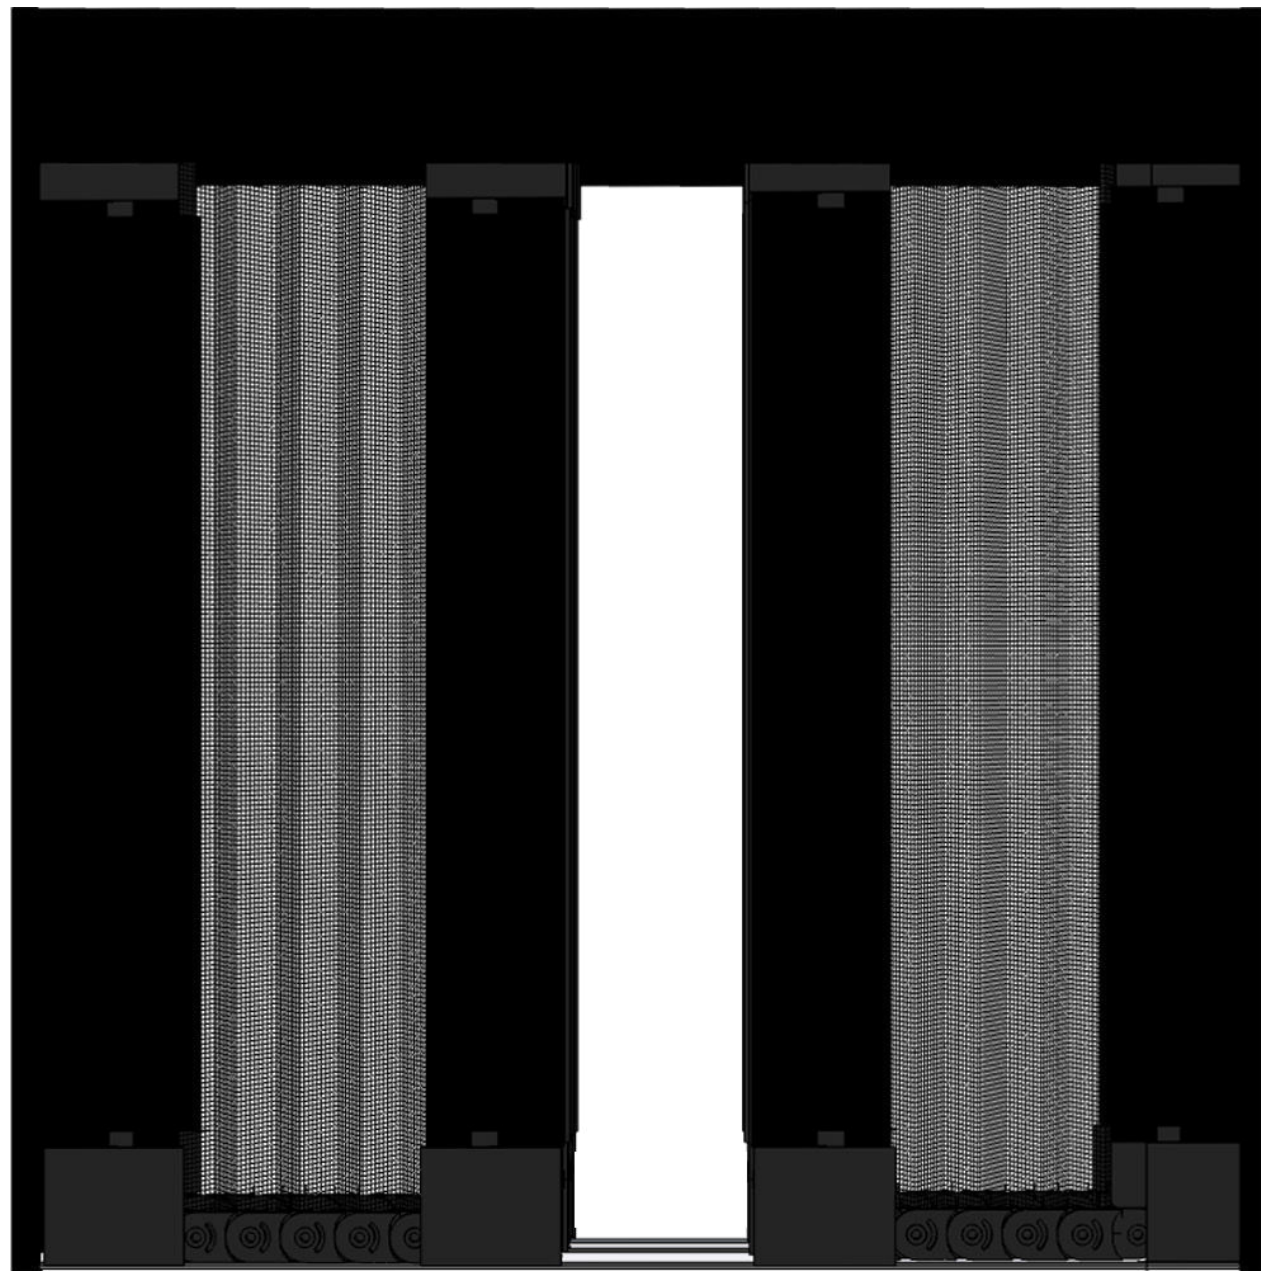

OPENING STYLES

Double