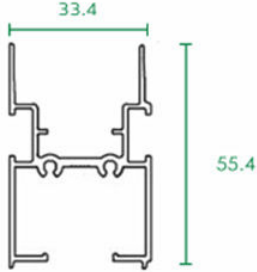

# Dimensions

Single	Double
W 2450 mm H 2950 mm	W 4950 mm H 2950 mm

Multi-panel options available

Wheelchair Access

Bike Access

Pram Access

TECHNICAL SPECIFICATION

Technical Specs:

Top Track

Handle

Side Frames

Bottom Track

---

---