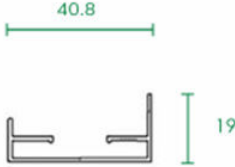

# Dimensions

Single	Double
W 2450 mm H 2950 mm	W 4950 mm H 2950 mm

Multi-panel options available

Wheelchair Access

Bike Access

Pram Access

TECHNICAL SPECIFICATION

Technical Specs:

Top Track

Handle

Side Frames

Bottom Track

---

---