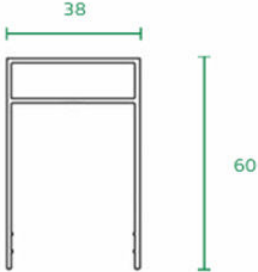

# Dimensions

Single	Double
W 2450 mm H 2950 mm	W 4950 mm H 2950 mm

Multi-panel options available

Wheelchair Access

Bike Access

Pram Access

TECHNICAL SPECIFICATION

Technical Specs:

Top Track

Handle

Side Frames

Bottom Track

---

---